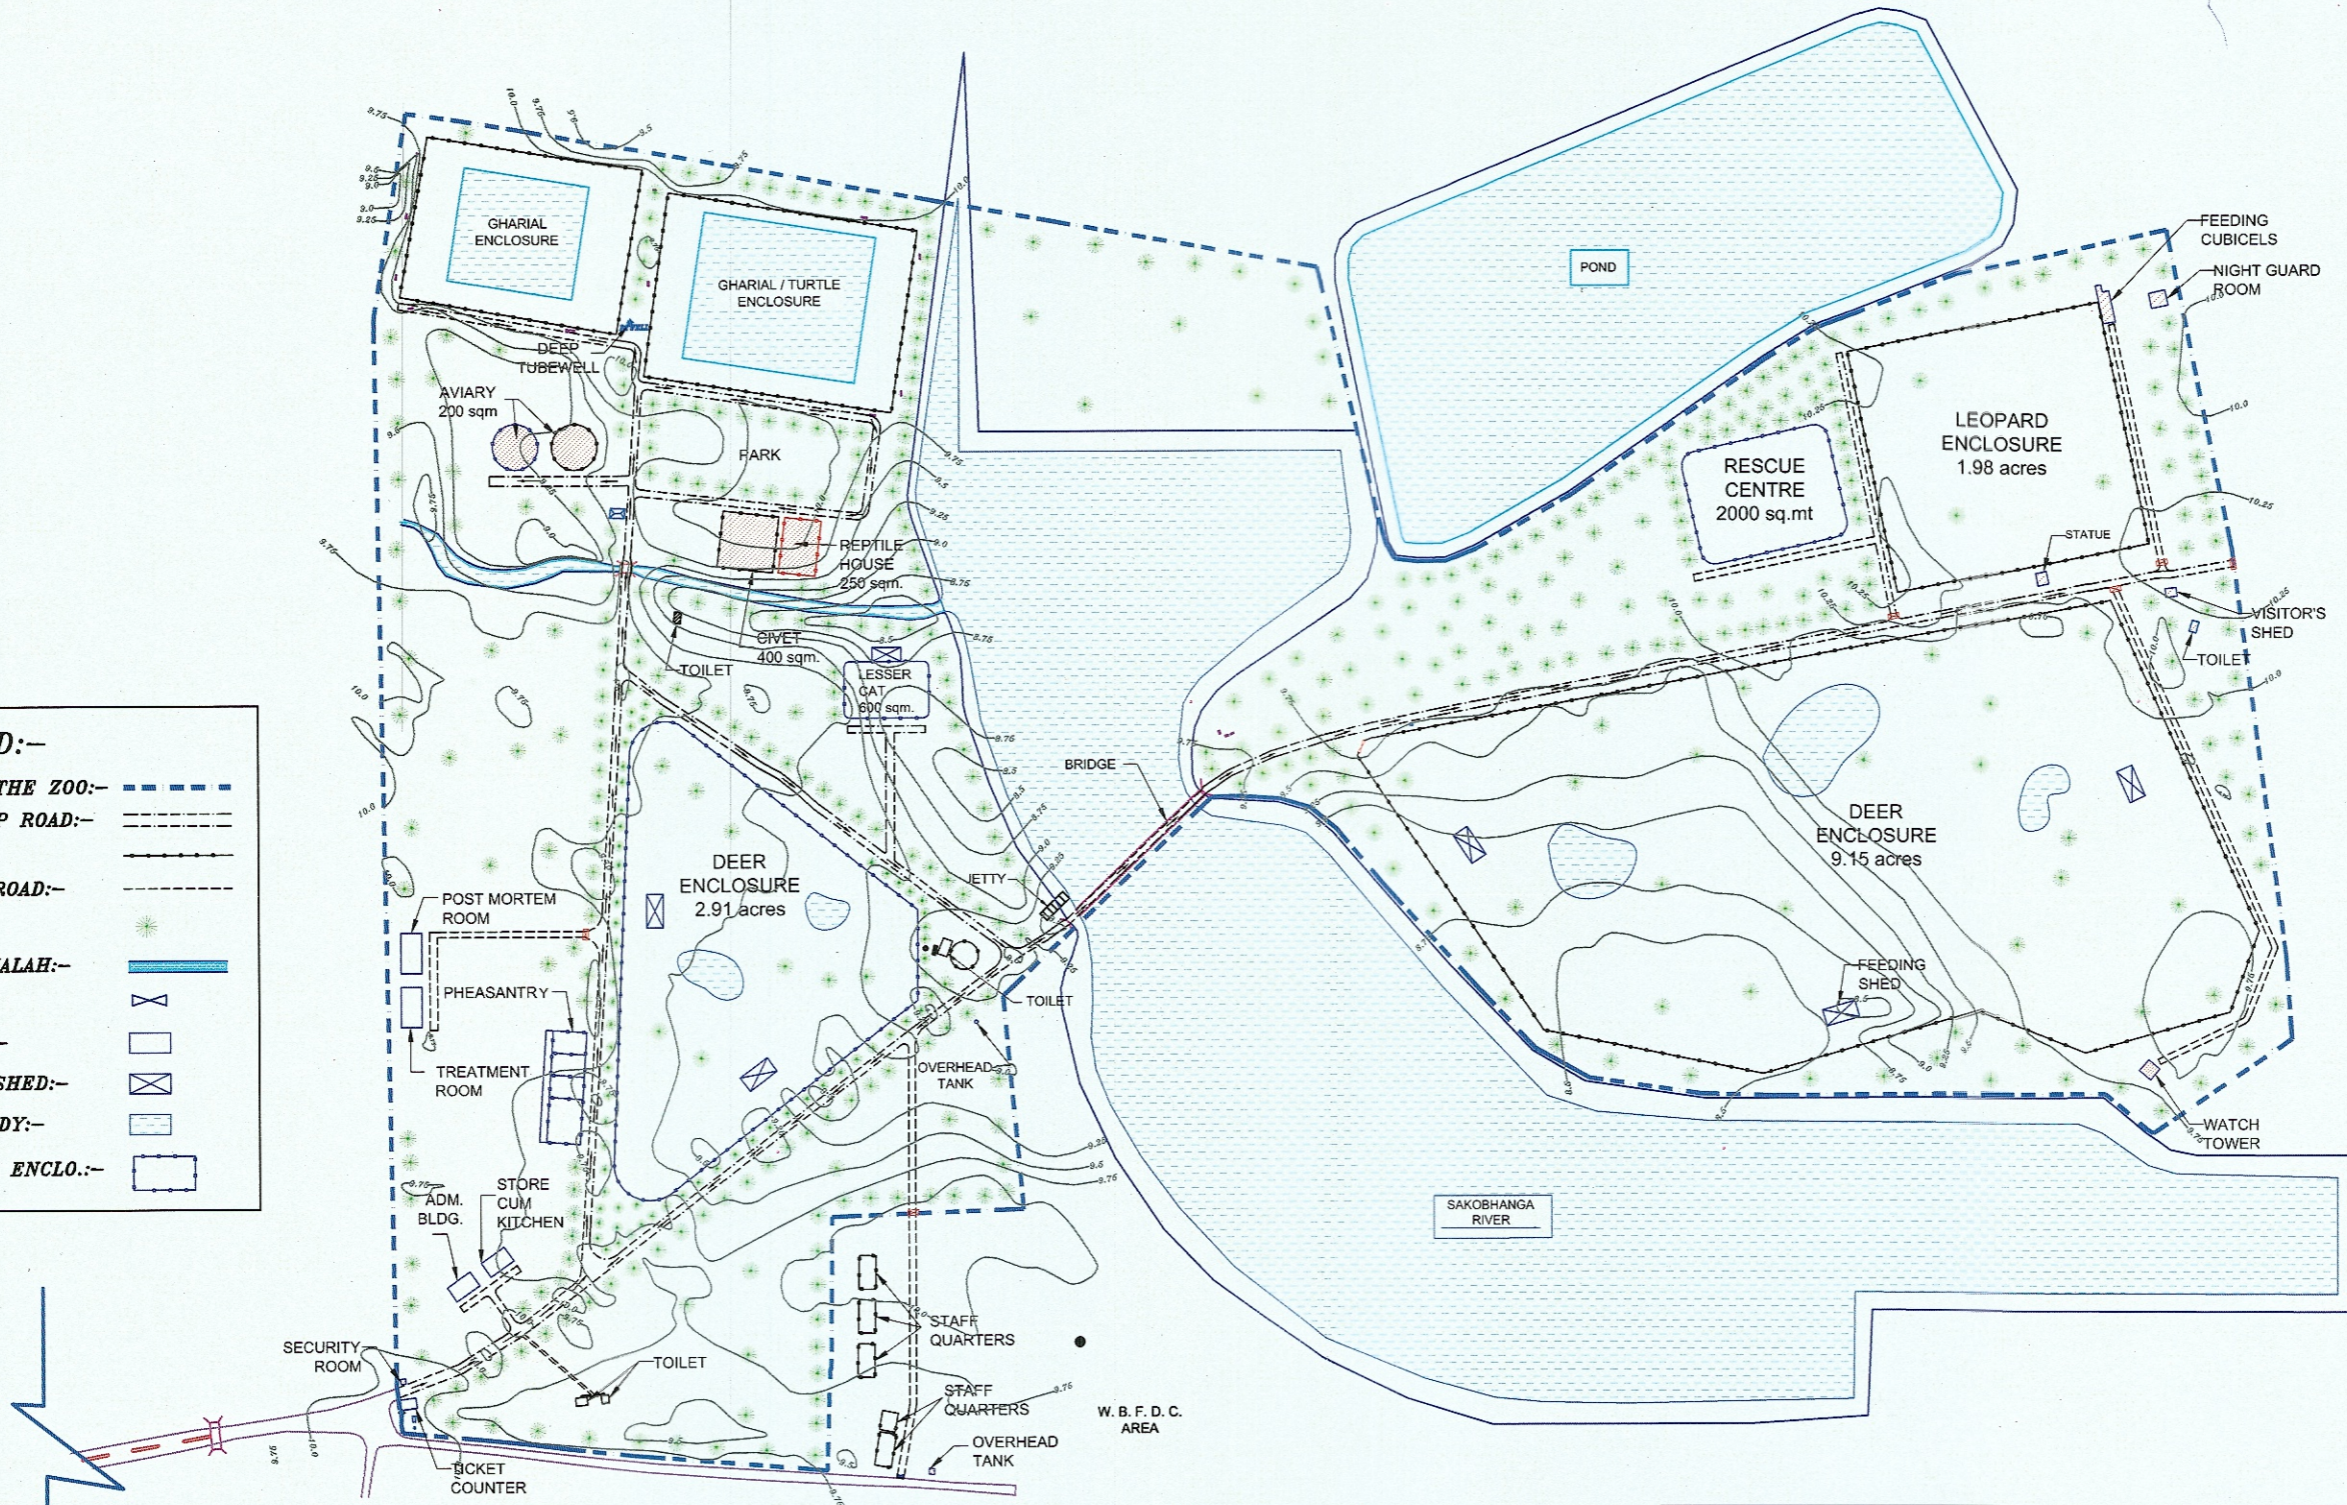

RASIKBEEL MINI ZOO

PROPOSED MASTER LAYOUT PLAN WITH CONTOUR (MAP-1)

- LEGEND:-**
- AREA OF THE ZOO:- [Dashed blue line]
 - BLACK TOP ROAD:- [Dashed black line]
 - FENCE:- [Dotted black line]
 - SERVICE ROAD:- [Dashed black line]
 - TREE:- [Green star symbol]
 - KUCHHA NALAH:- [Blue line with cross-hatch]
 - GATE:- [X symbol]
 - BUILDING:- [Rectangle symbol]
 - FEEDING SHED:- [Rectangle with X symbol]
 - WATER BODY:- [Blue wavy line]
 - PROPOSED ENCLO:- [Dashed rectangle]

The Master (Layout) Plan of the Rasikbeel Mini Zoo, Coochbehar District, West Bengal was approved by the Central Zoo Authority in its 30th Meeting held on 28th September, 2017 vide agenda item No. 7 based on recommendation of the Technical Committee of the CZA in its 8th meeting held on 19th September, 2017 vide agenda No.4(10) and on receipt of compliance submitted vide letter No. 433/WBZAT-9/17-18 dated 06.09.2017.

Dr. D. N. SINGH, IFS
Member Secretary
Central Zoo Authority
Ministry of Environment, Forest & Climate Change
Govt. of India, New Delhi-110003

Kyadan
Member Secretary
West Bengal Zoo Authority

ZOO AREA - 20.17 HECTARE (49.84 ACRES)

OWNER: WEST BENGAL ZOO AUTHORITY KB-19, 2ND. FLOOR, SECTOR-III, SALT LAKE CITY, KOLKATA-700 098				
PROJECT: RASIKBEEL MINI ZOO COOCHBEHAR, DIST.- COOCHBEHAR, WEST BENGAL				
TITLE: MASTER LAYOUT PLAN			SCALE: 1:2000	
			DATE: 22.09.15	
APPROVE BY	DRAWN BY	DRG. NO.	SHEET	REV
	BITHI KAR	WBZA/DE/D9/MLP	1 OF 1	2